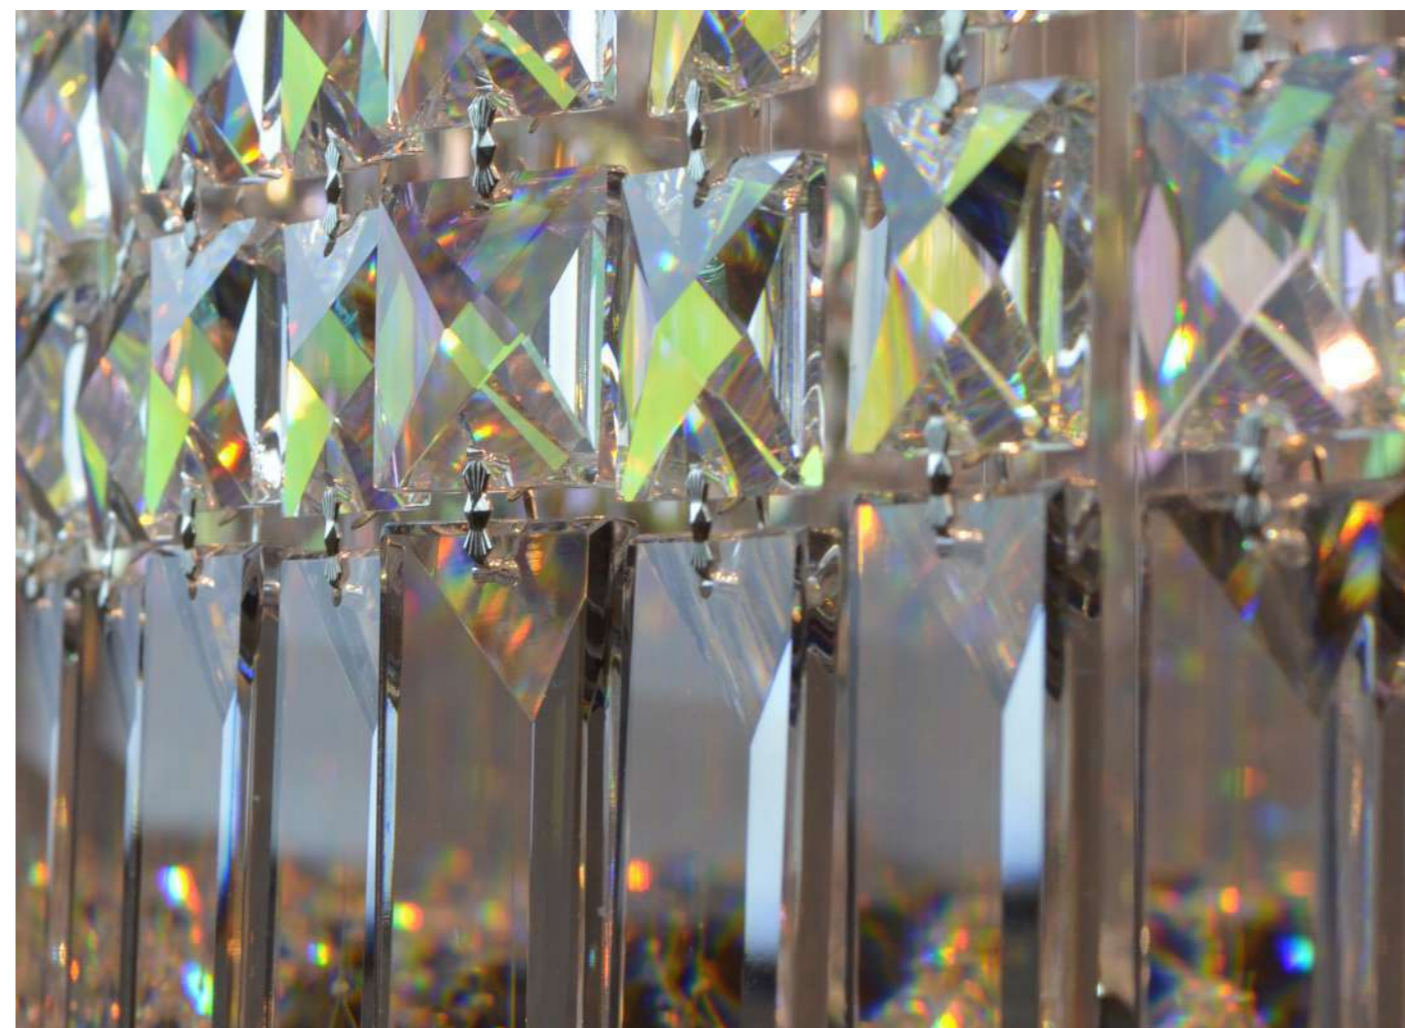

CIRCULO

16xG9 | 90x93 cm | 110 kg