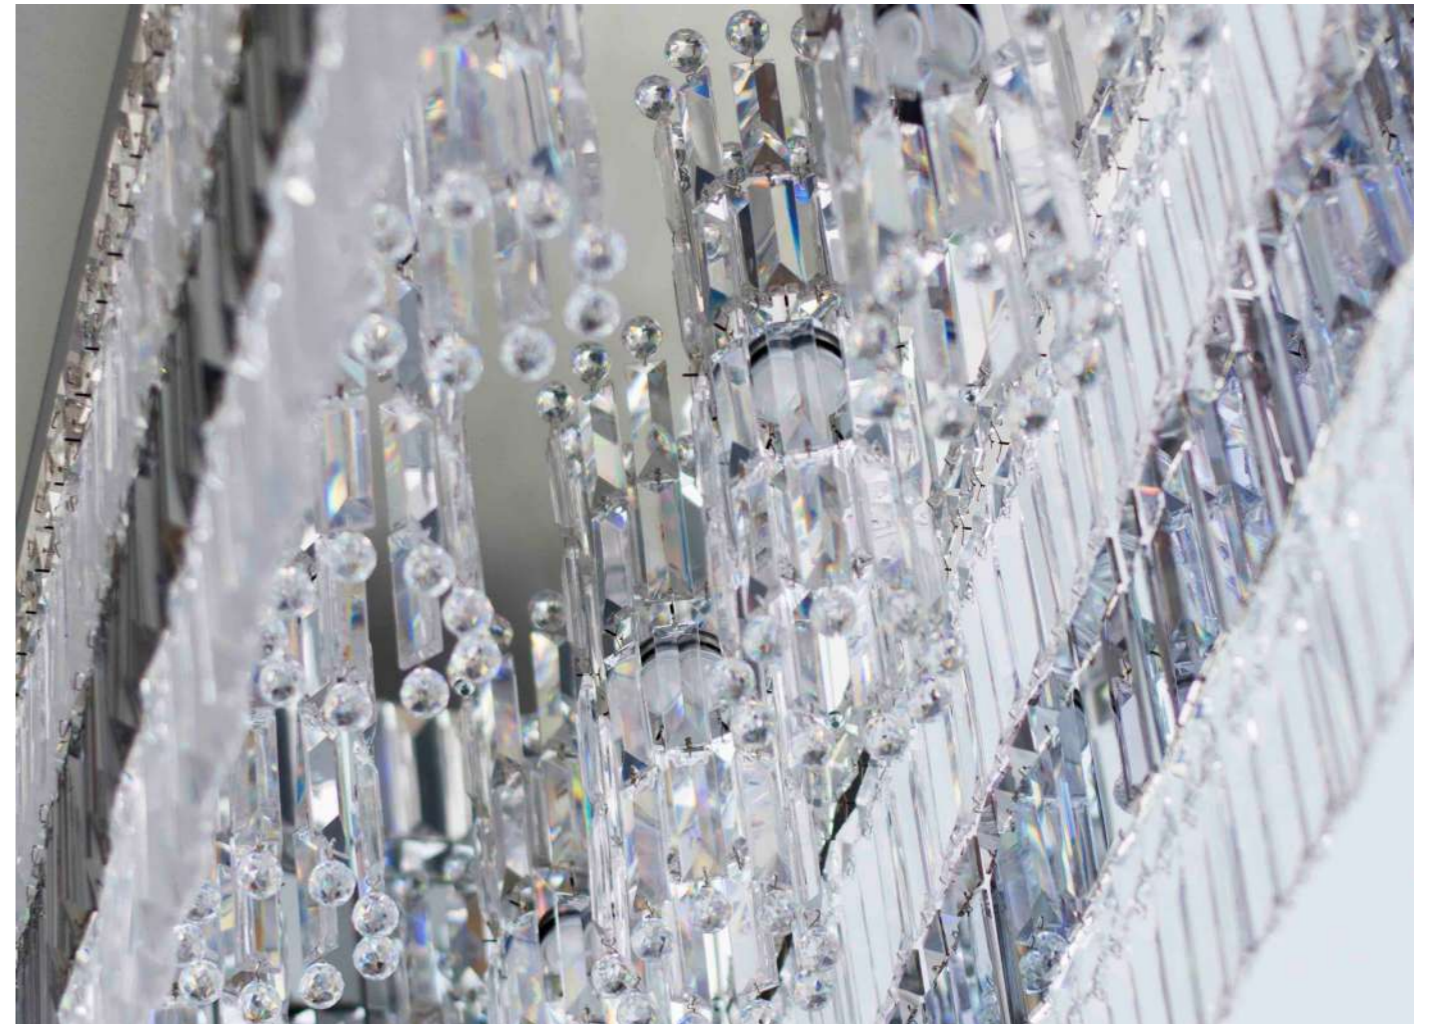

SIMPLICITY

12xGU10 | 130x60x50 cm | 66 kg

F FOR FANCY
12xGU10 | 120x60x35 cm | 67 kg

MELODY

14xGU10 | 150x45x50 cm | 40 kg

RIOT

10xGU10 | 100x200 cm | 50 kg

PYRAMIS