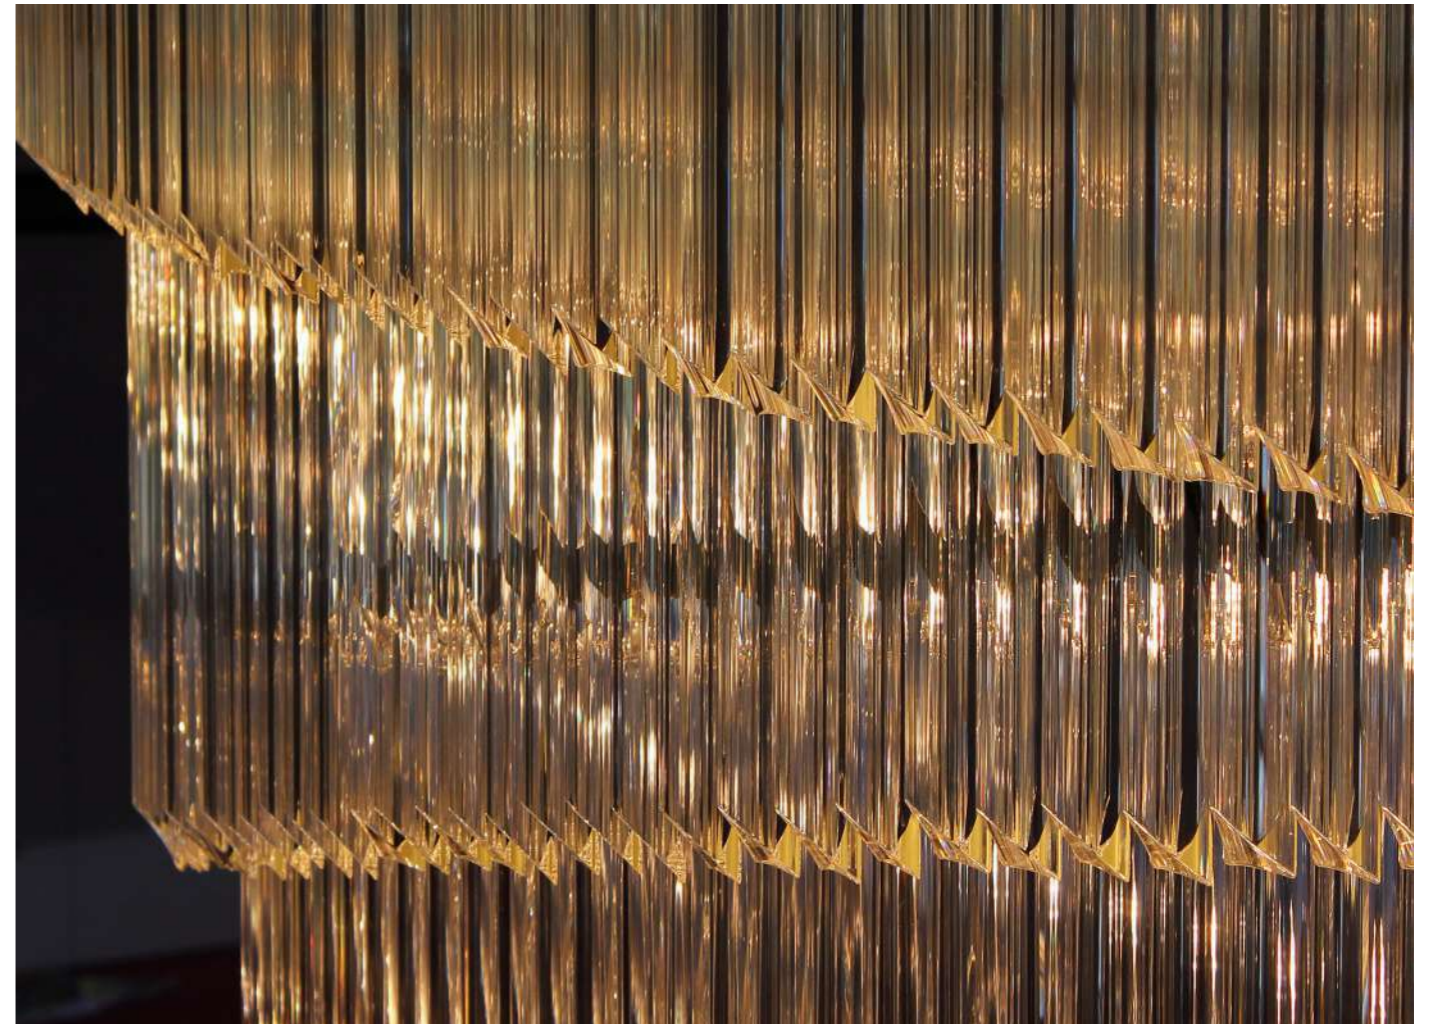

SPIRALIS

25xE14 | 150x75x350 cm | 400 kg